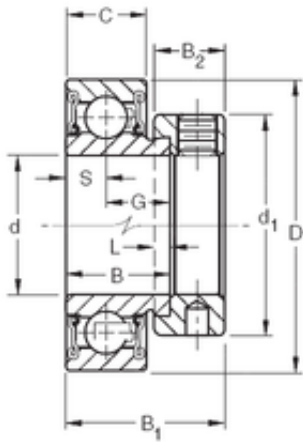

## 23,8125 mm x 52 mm x 21,44 mm TIMKEN RA015RR Insert Bearings Cylindrical OD

Bearing No. RA015RR

Size	23.8125x52x21.44 mm
Bore Diameter	23,8125 mm
Outer Diameter	52 mm
Width	21,44 mm
d	23,8125 mm
D	52 mm
B	21,44 mm
C	15 mm
d1	38,1 mm
B1	31 mm
B2	13,5 mm
G	13,92 mm
L	4 mm
S	7,49 mm
Weight	0,2 Kg
Basic dynamic load rating (C)	15,8 kN

RA015RR Bearing 2D drawings and 3D CAD models